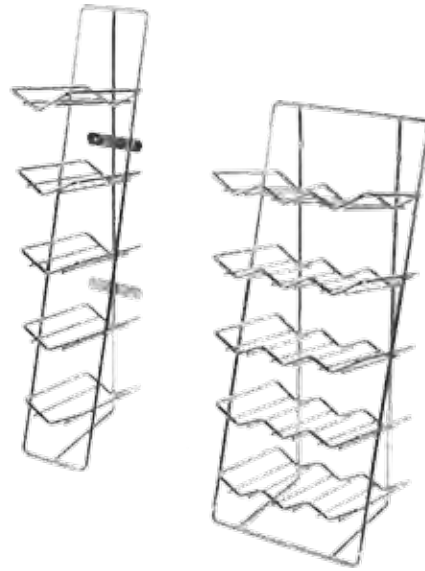

# Classic Chrome Wirework

Made in Europe; Classic non-soft closing wirework will help to provide an efficient storage solution in any kitchen.

**Wine Rack Insert**  
150mm / 300mm

**1/2 Chrome Carousel**