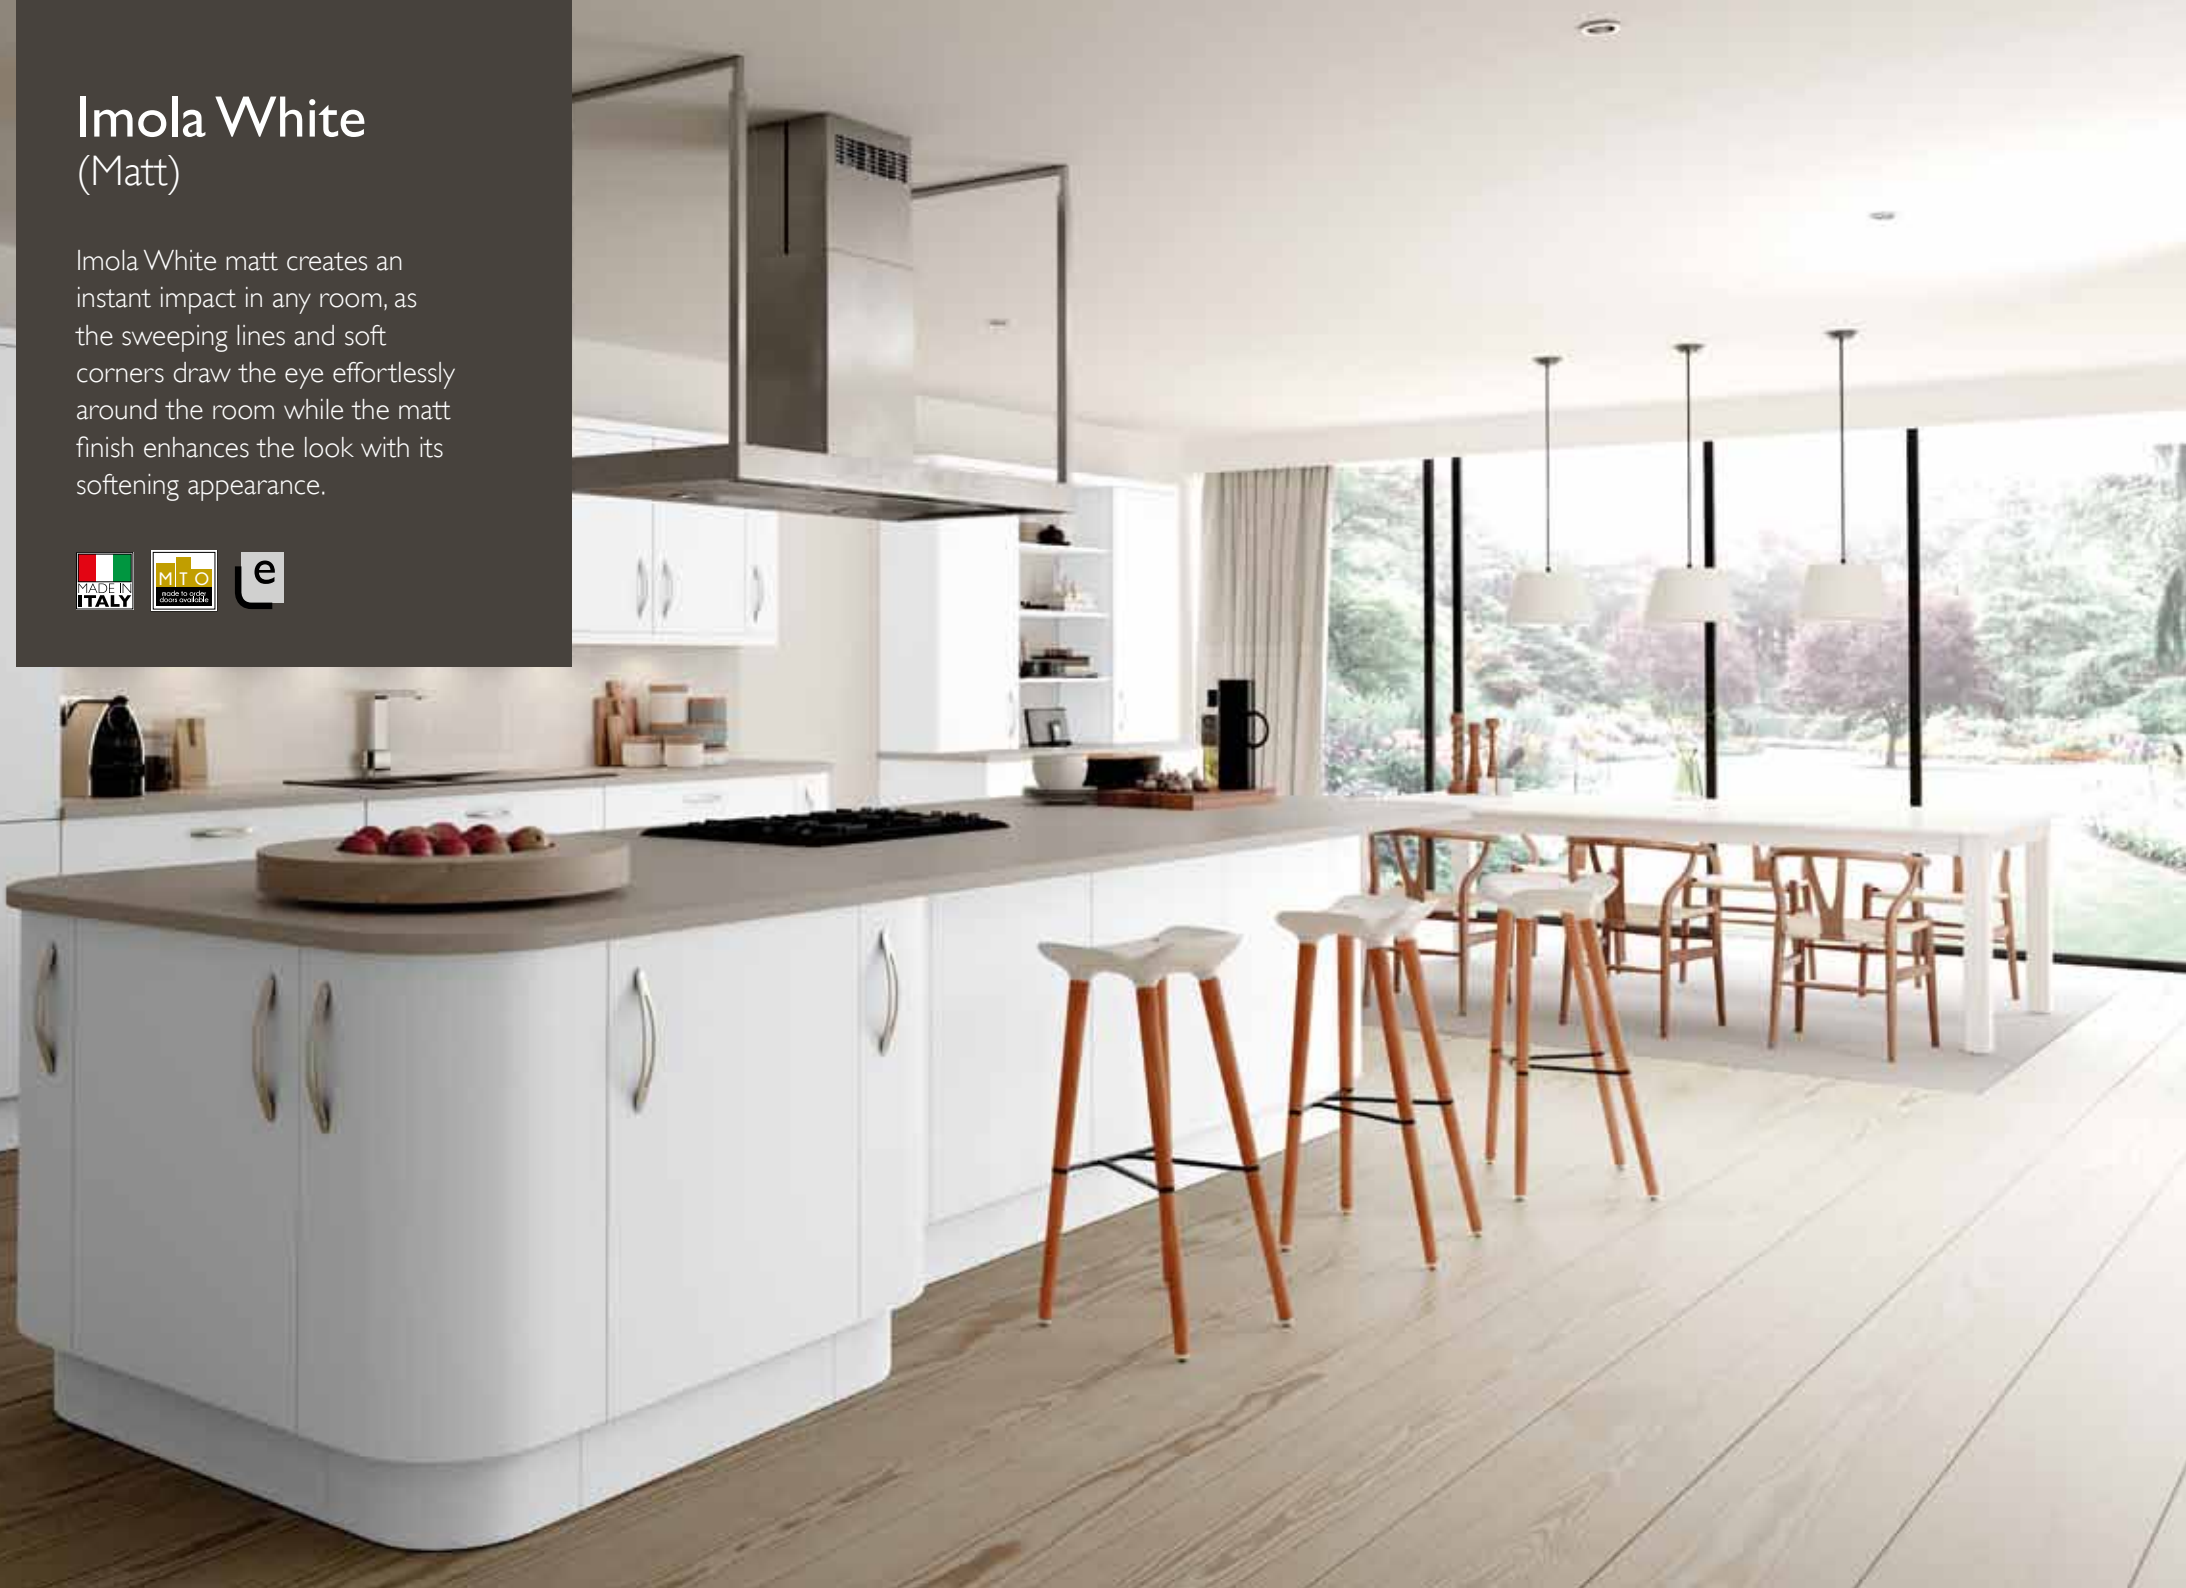

Imola White (Matt)

Imola White matt creates an instant impact in any room, as the sweeping lines and soft corners draw the eye effortlessly around the room while the matt finish enhances the look with its softening appearance.