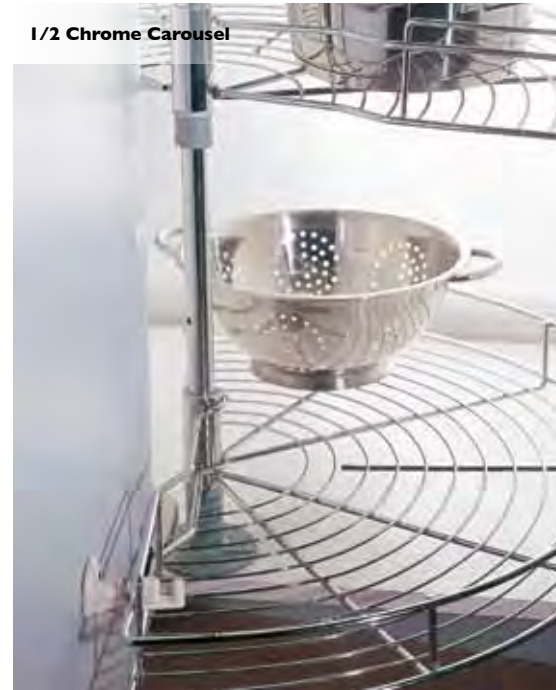

# Classic Chrome Wirework

Made in Europe; Classic non-soft closing wirework will help to provide an efficient storage solution in any kitchen.

**Wine Rack Insert**  
150mm / 300mm

**1/2 Chrome Carousel**