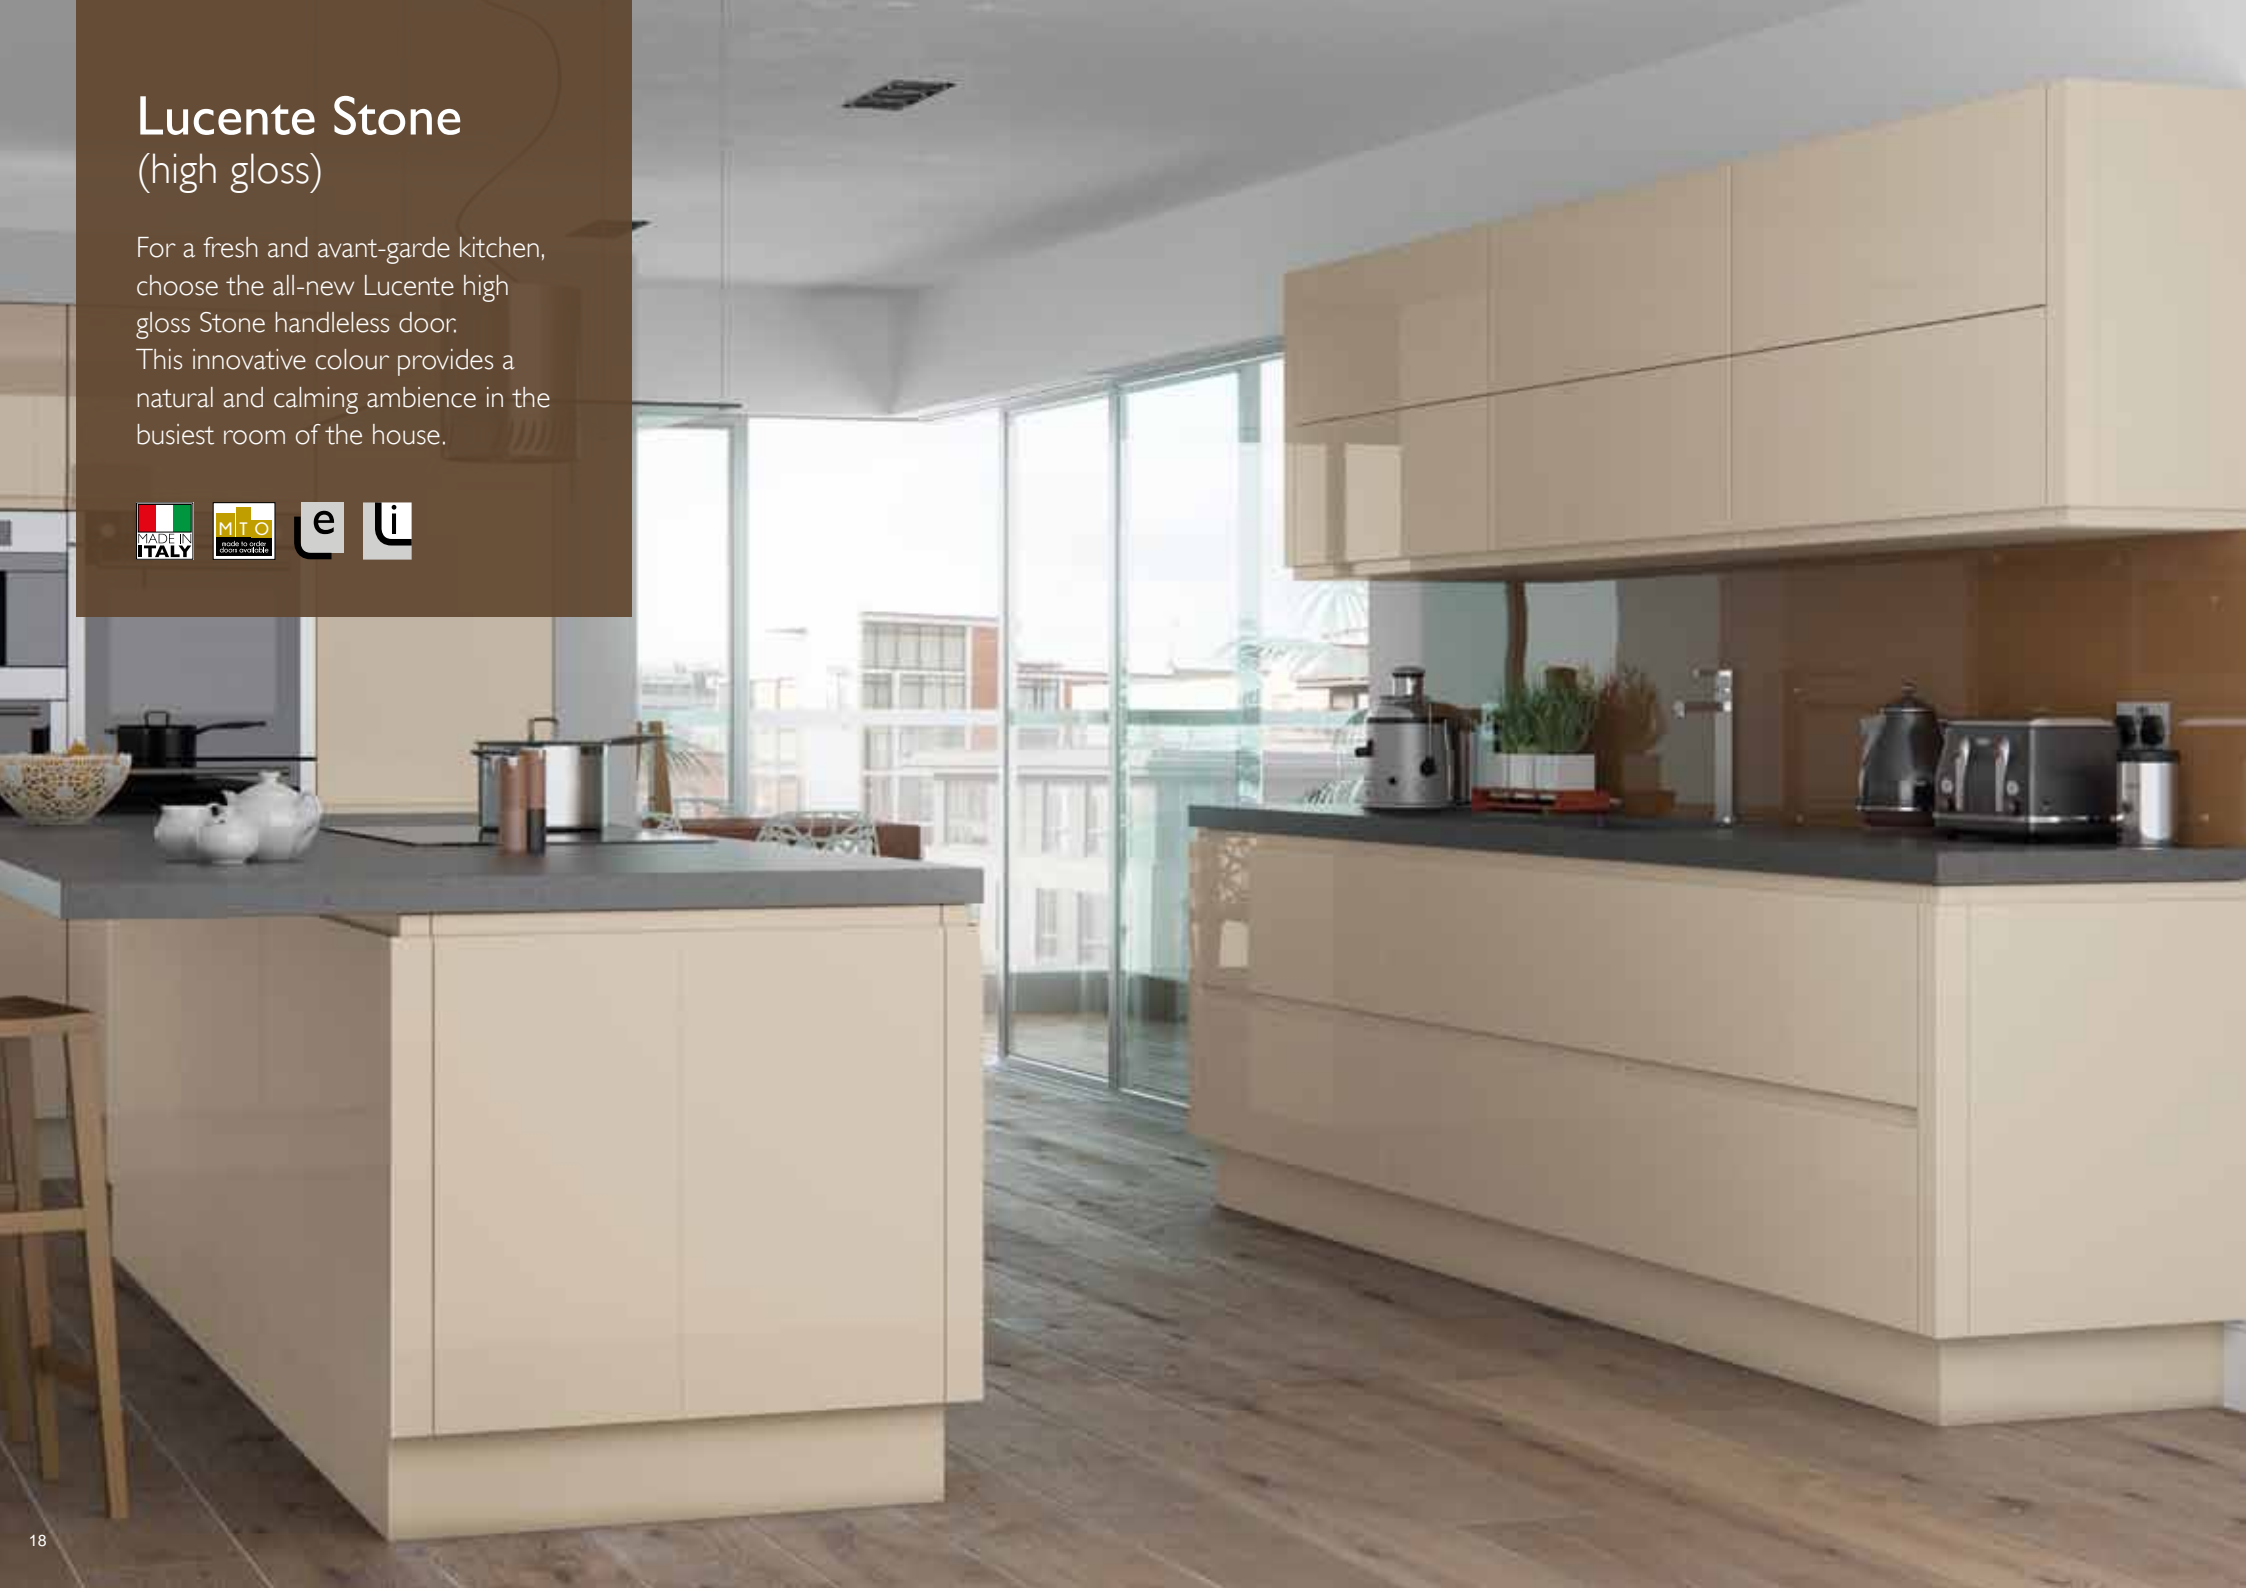

Lucente Stone (high gloss)

For a fresh and avant-garde kitchen, choose the all-new Lucente high gloss Stone handleless door. This innovative colour provides a natural and calming ambience in the busiest room of the house.