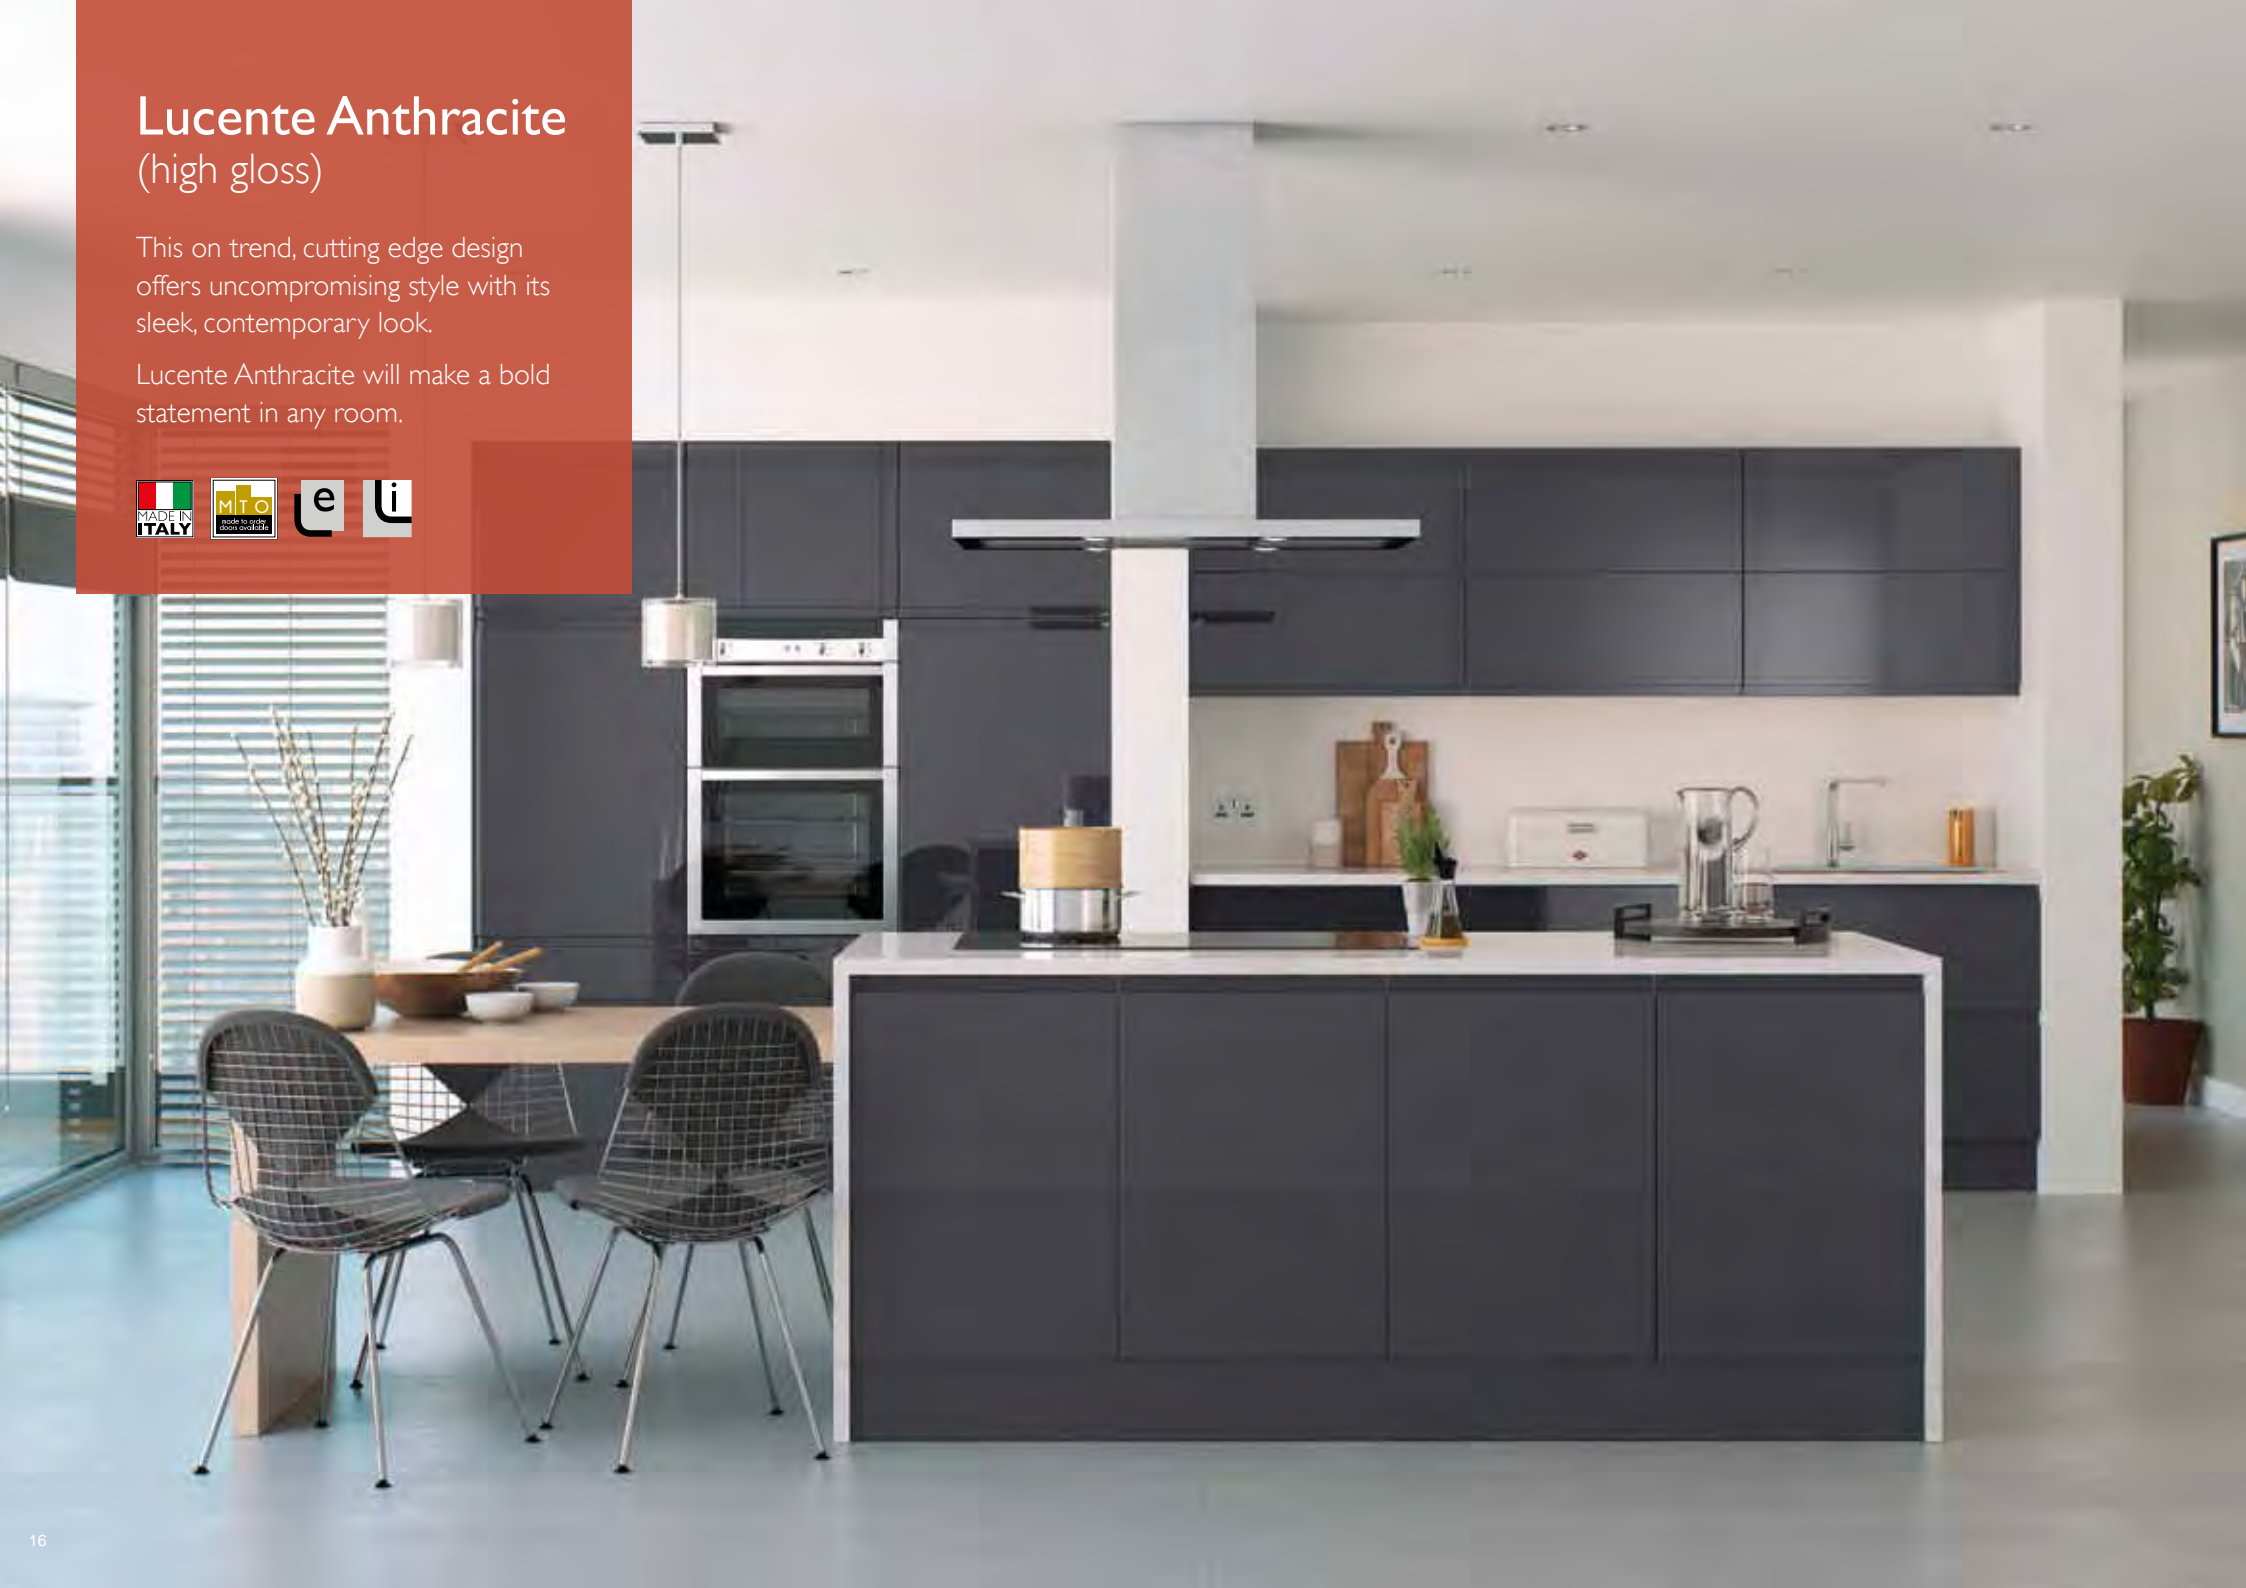

Lucente Anthracite (high gloss)

This on trend, cutting edge design offers uncompromising style with its sleek, contemporary look.

Lucente Anthracite will make a bold statement in any room.