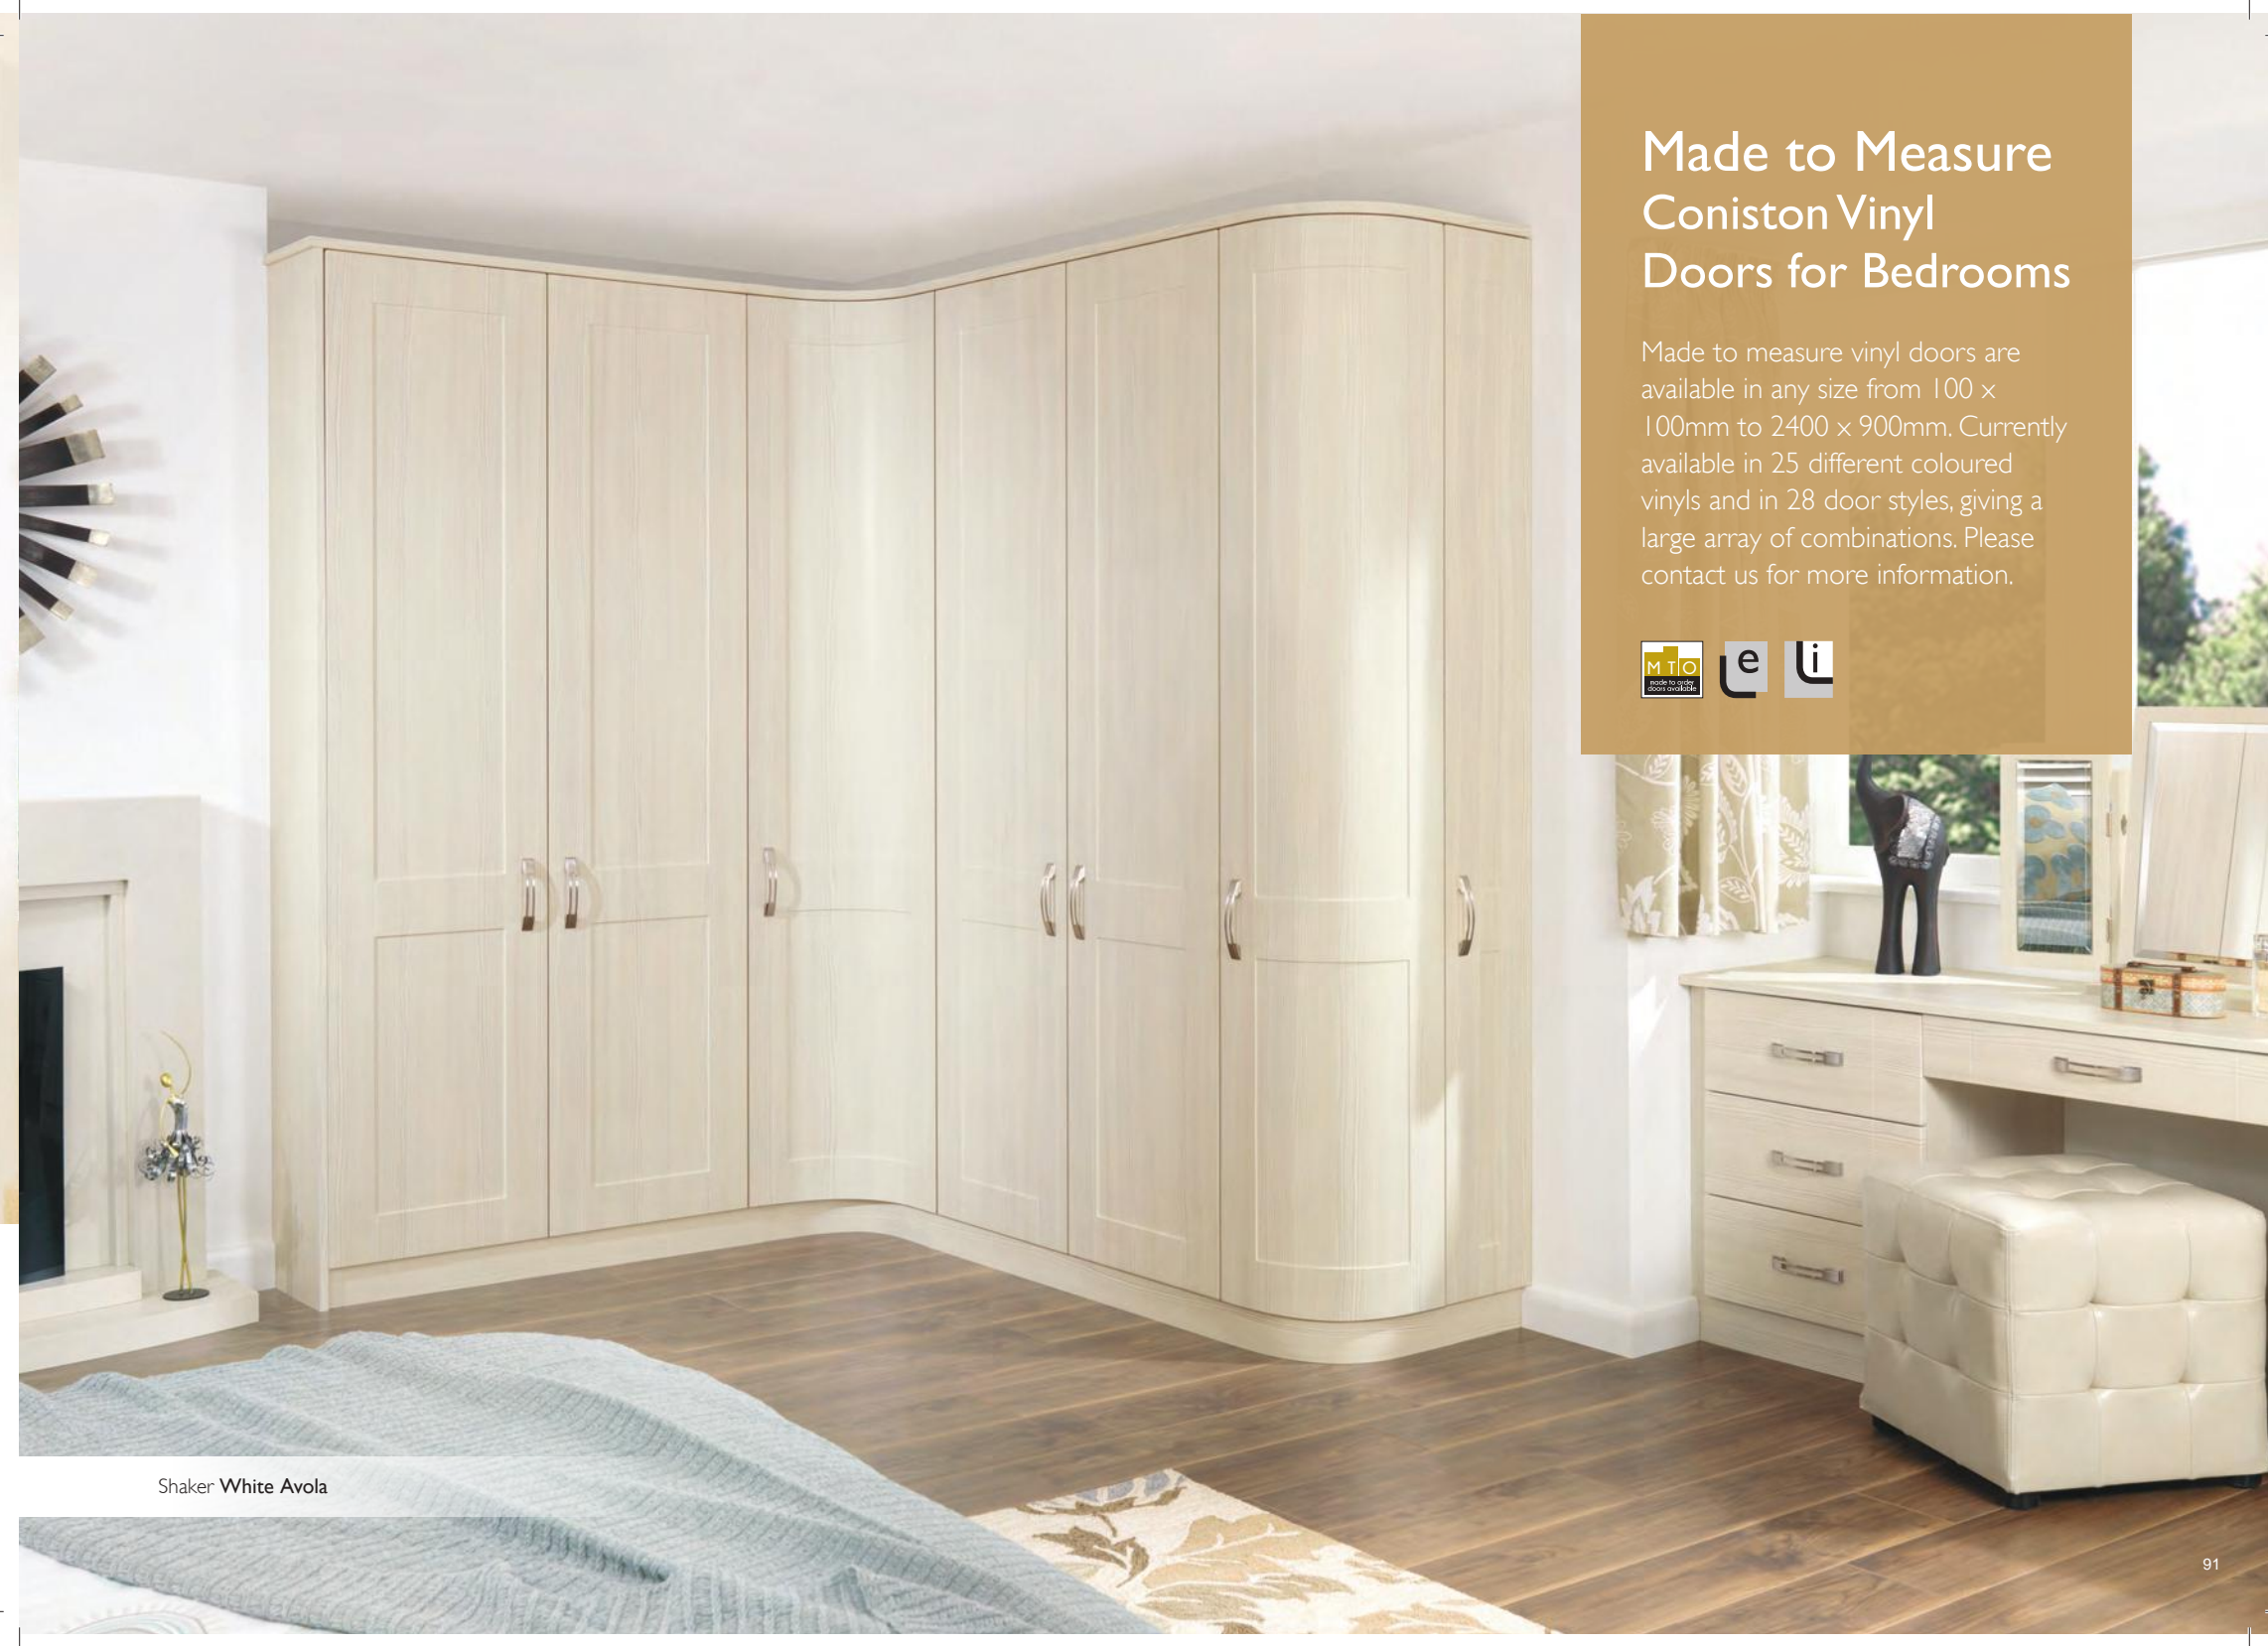

## Made to Measure Coniston Vinyl Doors for Bedrooms

Made to measure vinyl doors are available in any size from 100 x 100mm to 2400 x 900mm. Currently available in 25 different coloured vinyls and in 28 door styles, giving a large array of combinations. Please contact us for more information.